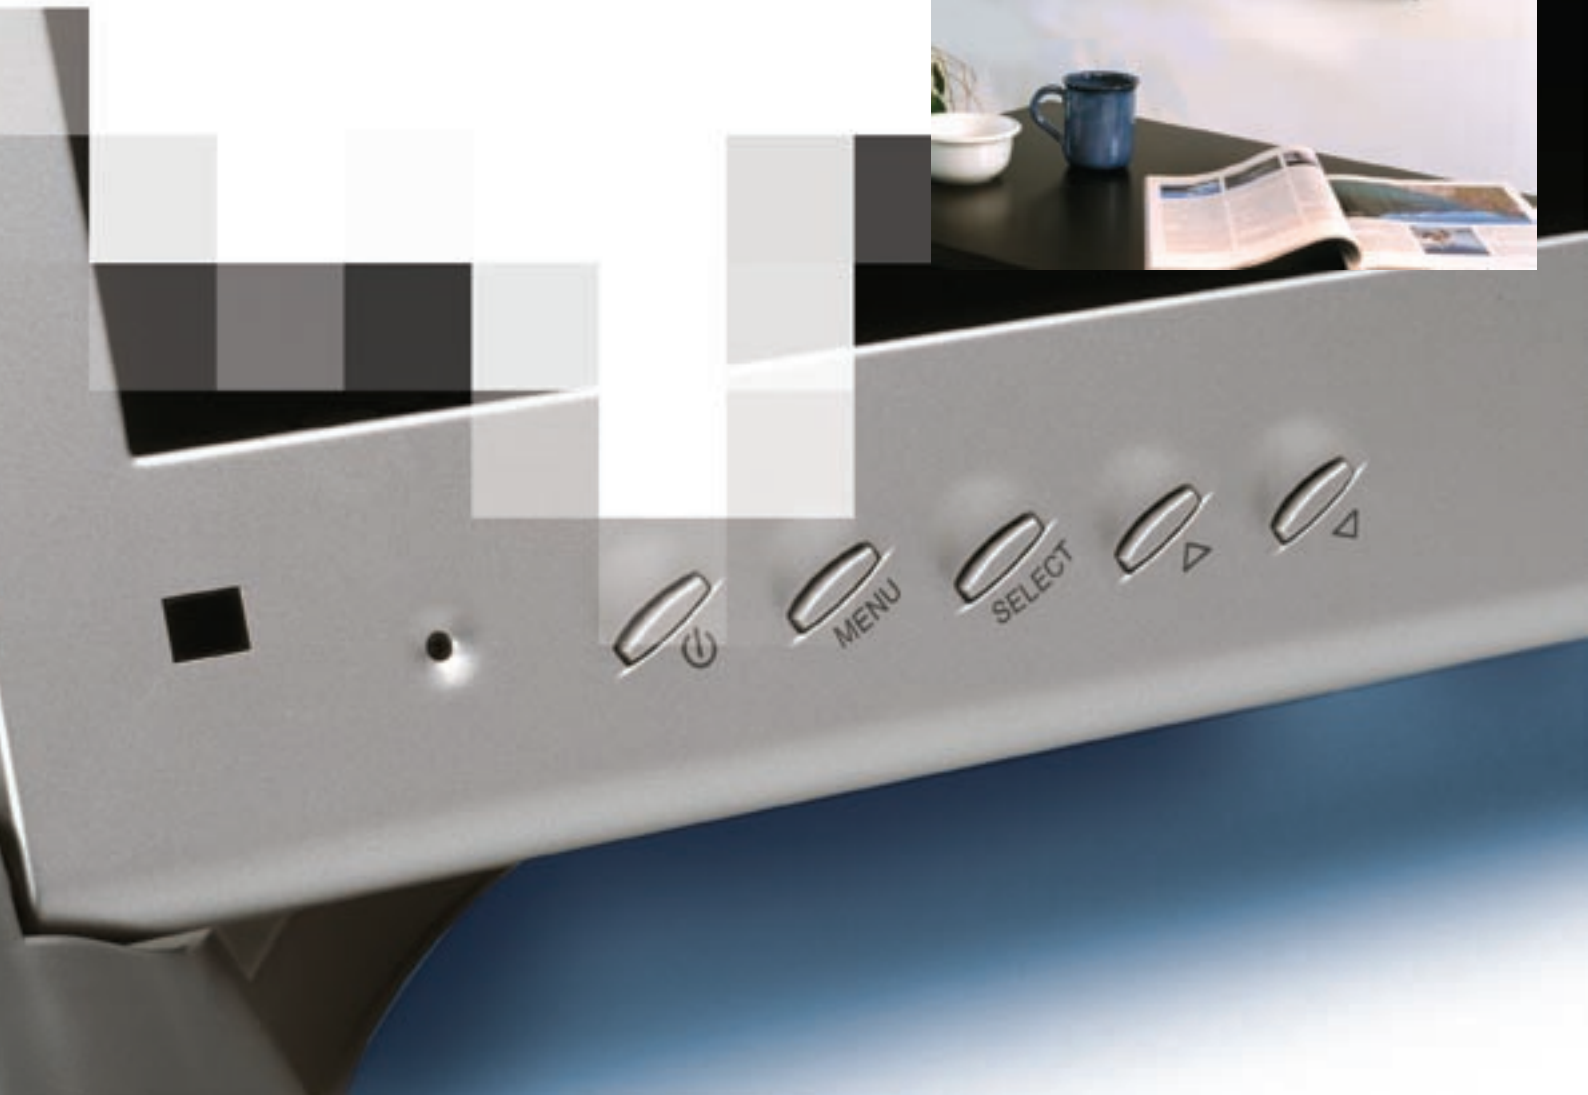

KiSS CoolView

Cool and sophisticated

- 15,2" wide screen
- Picture-in-Picture
- Slim and light weight, 35 mm and 1,280g
- Portable and fashionable
- Walls mountable (strap or nail)

K|i|S|S

www.kiss-technology.com

PiP - Picture-in-Picture

Pip - Picture-in-Picture

35 mm when folded!

With attractive styling and a depth of just 35 mm (1,38"), CoolView LCD monitor always looks great and fits perfectly. It is ideal for the home office where desk space is a hot property.

At the office

Wall mounted

In the bedroom

VGA, composite and S-video

Easy connect the CoolView to any source with VGA, compisite or S-video.

Remote control

With the remote you can control the functions which is convenient when you use the CoolView as an TV screen.